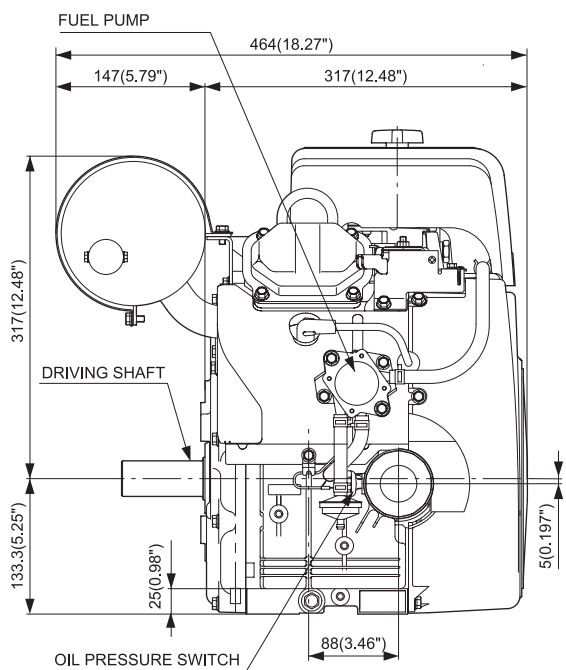

SAE "B" Flange

D Type

EH63

Generator Shaft Extension (DH)

Keyway Shaft Extension (DU)

Keyway Shaft Extension (DU2)

D type

Pump Shaft Extension (DP)