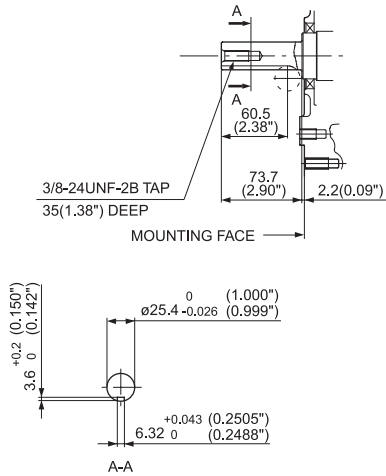

SAE "B" Flange

D Type

EH63

Generator Shaft Extension (DH)

Keyway Shaft Extension (DU)

Keyway Shaft Extension (DU2)

D type

Pump Shaft Extension (DP)