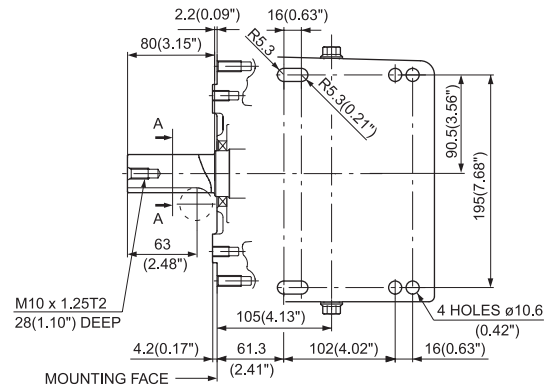

SAE "B" Flange

D Type

EH63

Generator Shaft Extension (DH)

Keyway Shaft Extension (DU)

Keyway Shaft Extension (DU2)

D type

Pump Shaft Extension (DP)