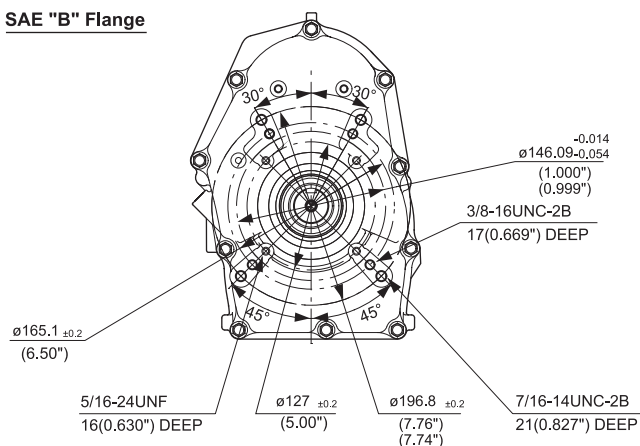

SAE "B" Flange

D Type

EH63

Generator Shaft Extension (DH)

Keyway Shaft Extension (DU)

Keyway Shaft Extension (DU2)

D type

Pump Shaft Extension (DP)