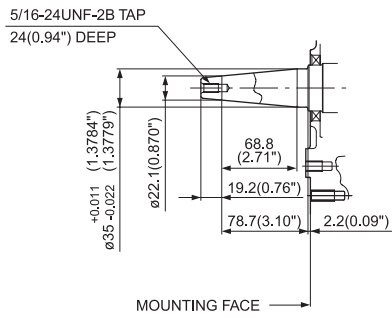

SAE "B" Flange

D Type

EH63

Generator Shaft Extension (DH)

Keyway Shaft Extension (DU)

Keyway Shaft Extension (DU2)

D type

Pump Shaft Extension (DP)