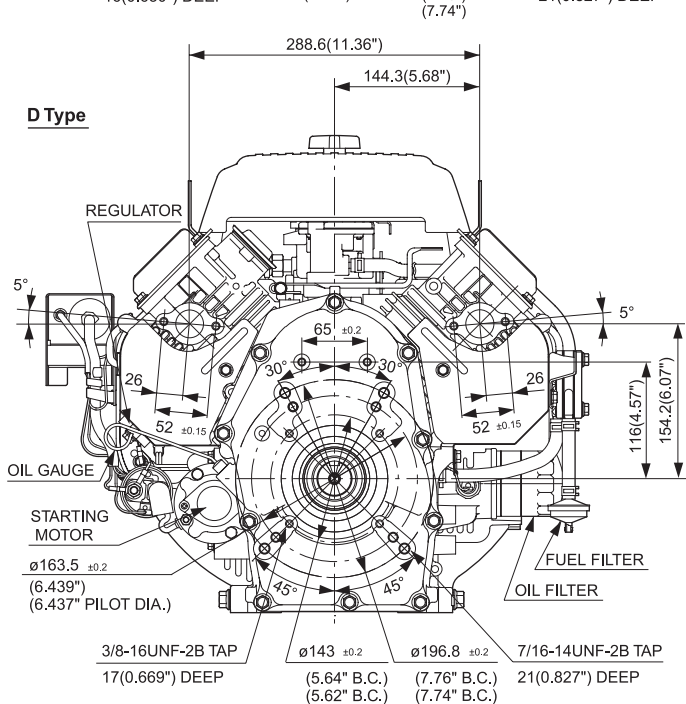

SAE "B" Flange

D Type

EH63

Generator Shaft Extension (DH)

Keyway Shaft Extension (DU)

Keyway Shaft Extension (DU2)

D type

Pump Shaft Extension (DP)