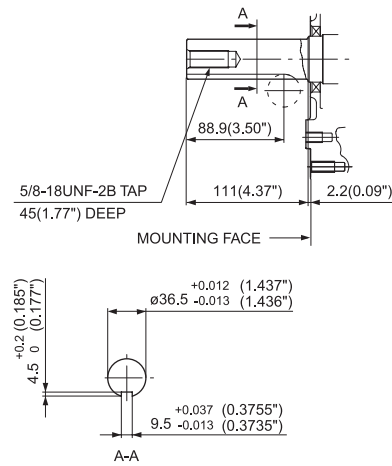

SAE "B" Flange

D Type

EH63

Generator Shaft Extension (DH)

Keyway Shaft Extension (DU)

Keyway Shaft Extension (DU2)

D type

Pump Shaft Extension (DP)