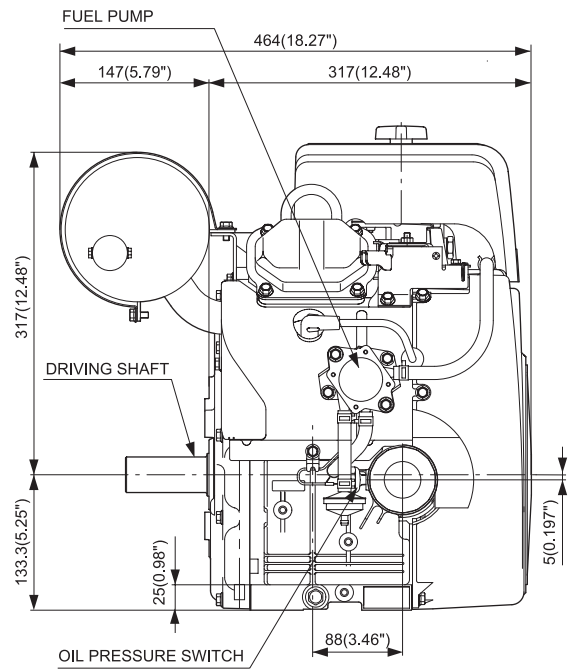

SAE "B" Flange

D Type

EH64

Generator Shaft Extension (DH)

Keyway Shaft Extension (DU)

Keyway Shaft Extension (DU2)

D type

Pump Shaft Extension (DP)