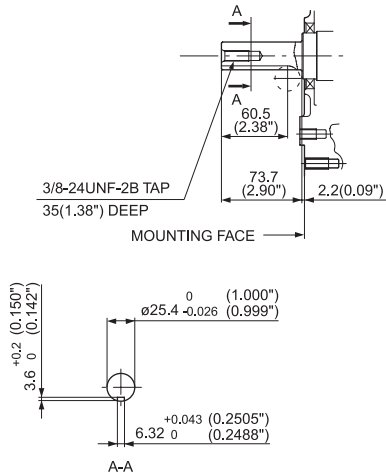

SAE "B" Flange

D Type

EH64

Generator Shaft Extension (DH)

Keyway Shaft Extension (DU)

Keyway Shaft Extension (DU2)

D type

Pump Shaft Extension (DP)