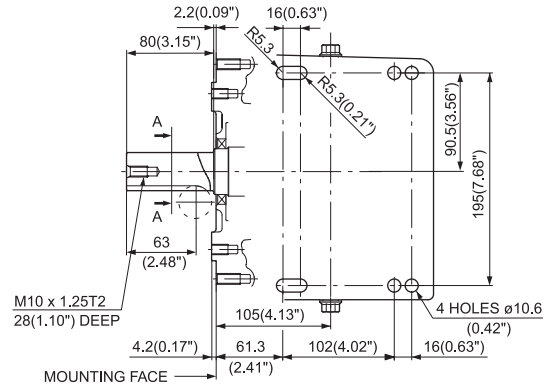

SAE "B" Flange

D Type

EH64

Generator Shaft Extension (DH)

Keyway Shaft Extension (DU)

Keyway Shaft Extension (DU2)

D type

Pump Shaft Extension (DP)