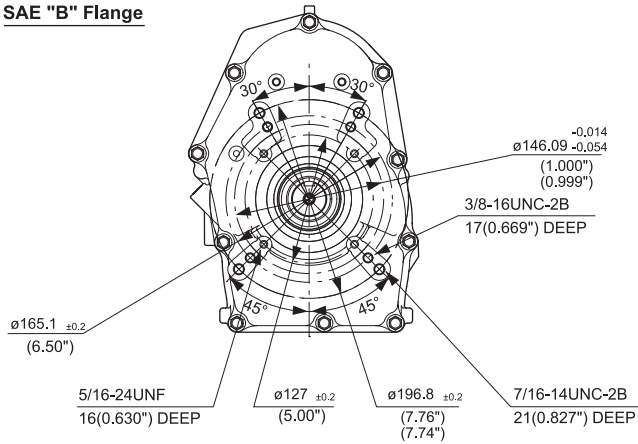

SAE "B" Flange

D Type

EH64

Generator Shaft Extension (DH)

Keyway Shaft Extension (DU)

Keyway Shaft Extension (DU2)

D type

Pump Shaft Extension (DP)