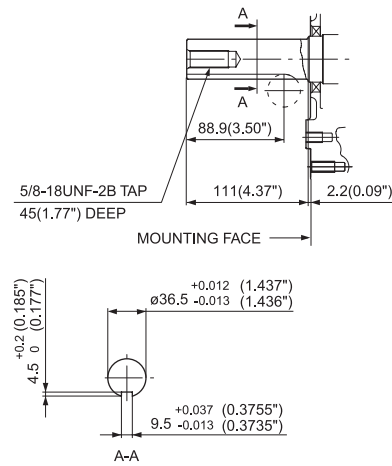

SAE "B" Flange

D Type

EH64

Generator Shaft Extension (DH)

Keyway Shaft Extension (DU)

Keyway Shaft Extension (DU2)

D type

Pump Shaft Extension (DP)