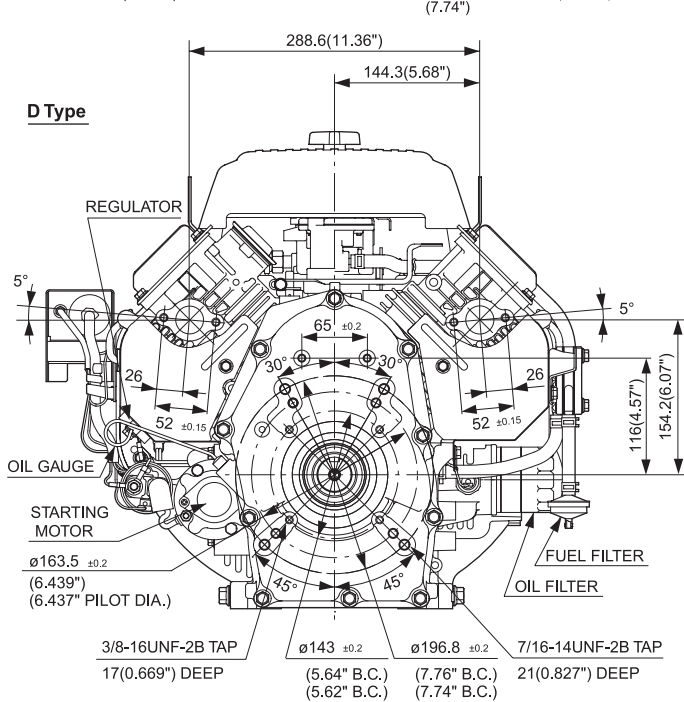

SAE "B" Flange

D Type

EH64

Generator Shaft Extension (DH)

Keyway Shaft Extension (DU)

Keyway Shaft Extension (DU2)

D type

Pump Shaft Extension (DP)