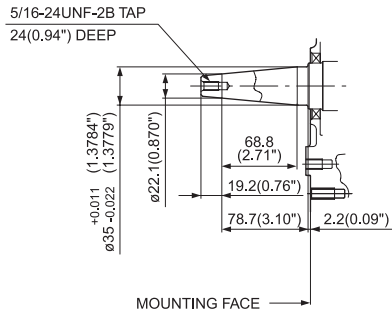

SAE "B" Flange

D Type

EH64

Generator Shaft Extension (DH)

Keyway Shaft Extension (DU)

Keyway Shaft Extension (DU2)

D type

Pump Shaft Extension (DP)