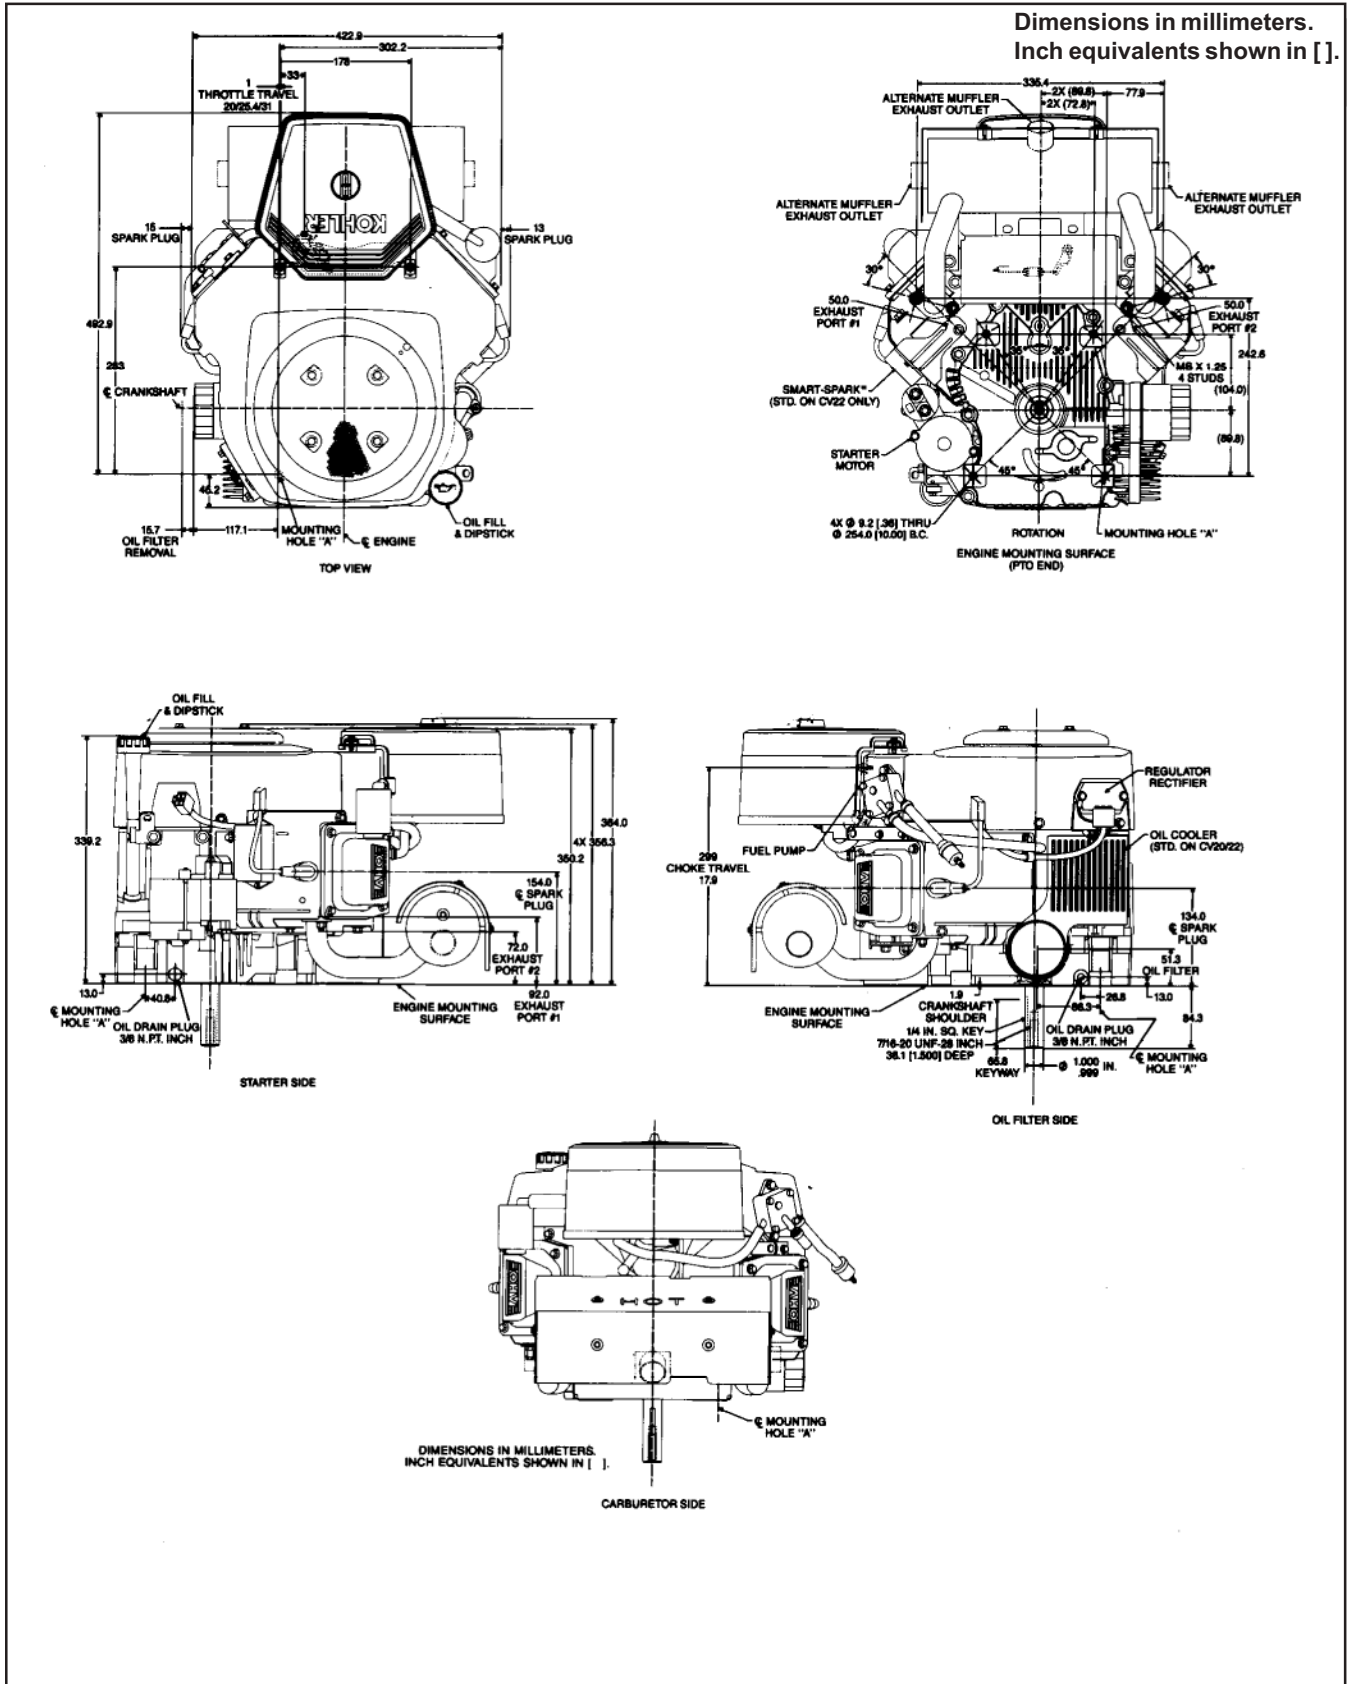

Section 1 Safety and General Information

Figure 1-4. Typical Engine Dimensions CV Series with Standard Flat Air Cleaner.

Figure 1-5. Typical Engine Dimensions CV Series with Commercial Mower Air Cleaner.

Section 1

Safety and General Information

Figure 1-6. Typical Engine Dimensions CV EFI Series with Heavy-Duty Air Cleaner.