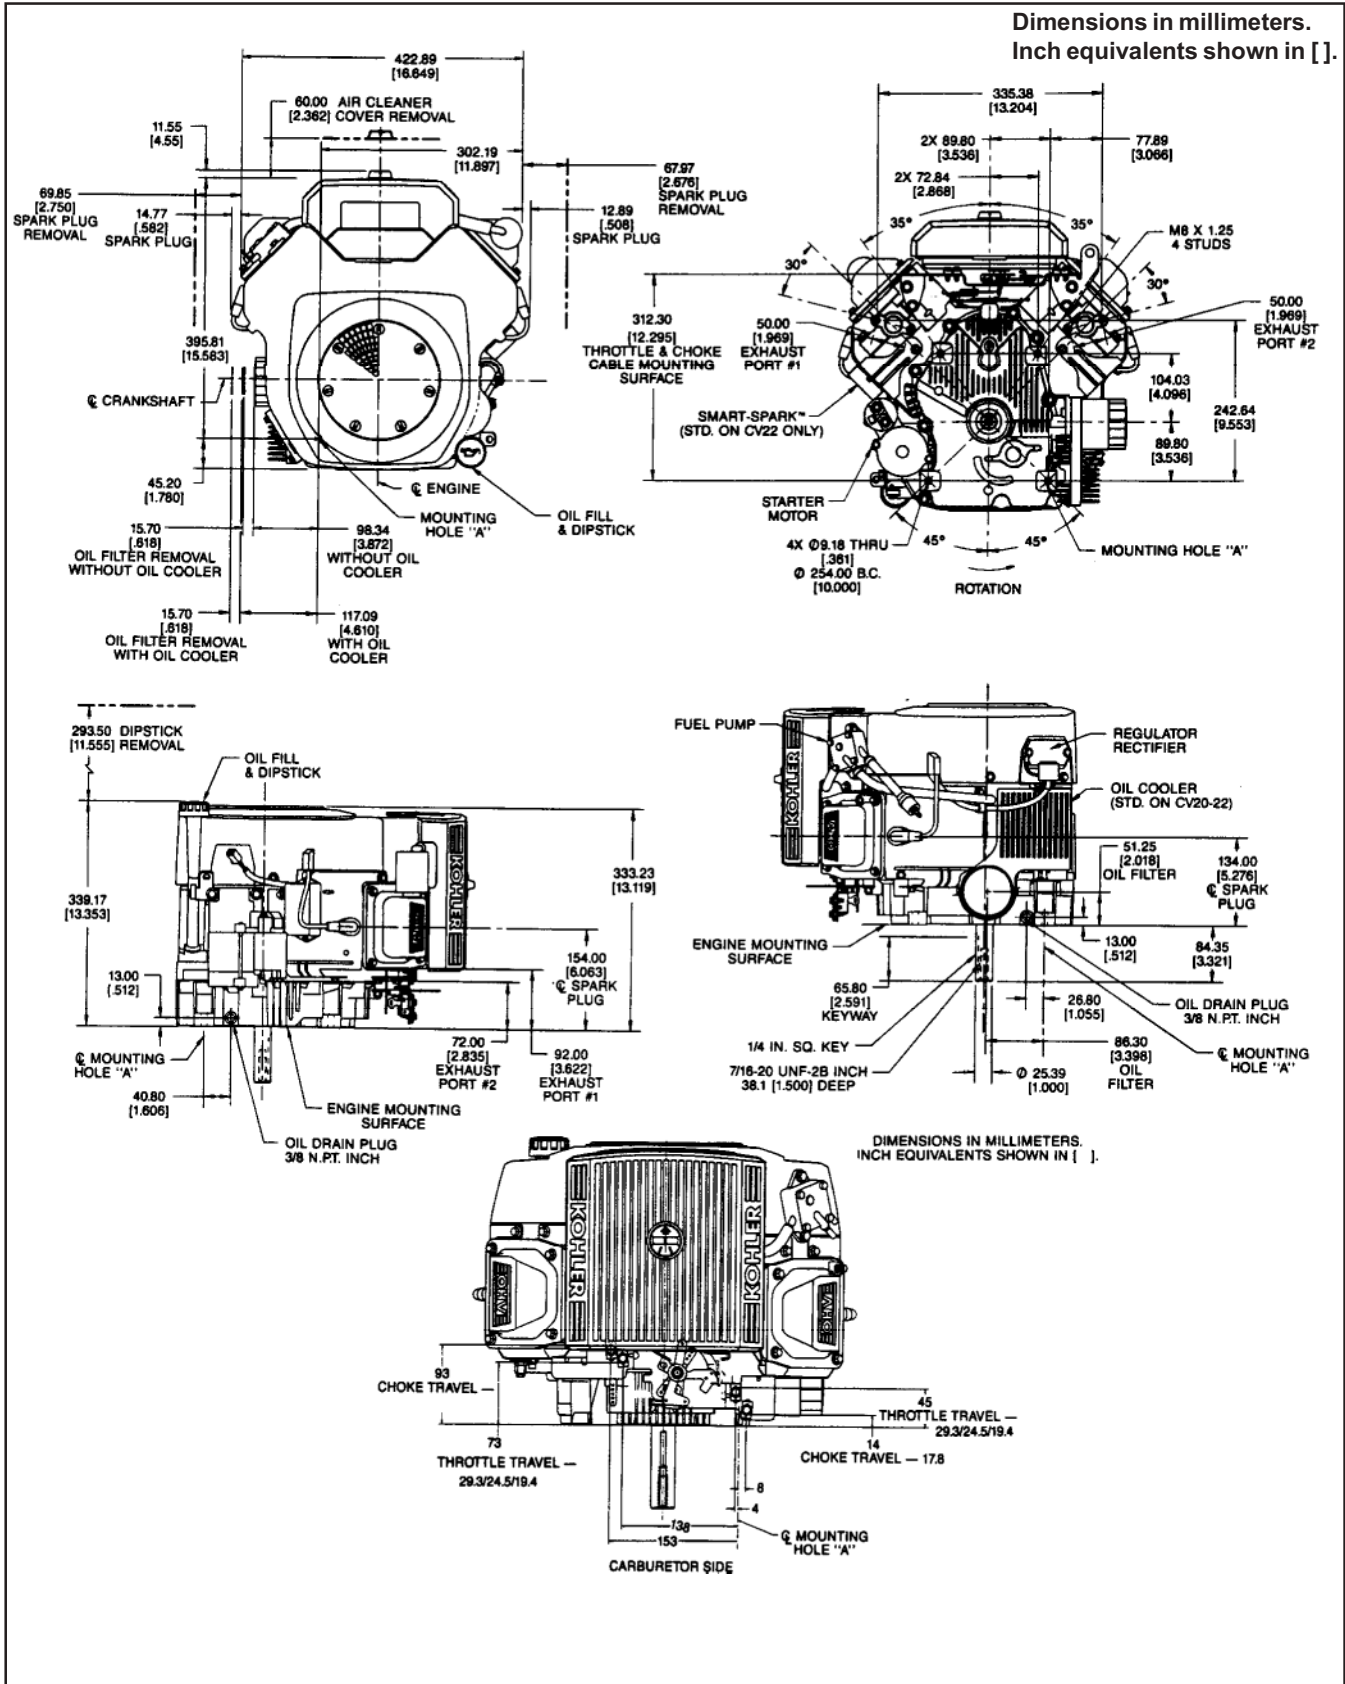

Section 1 Safety and General Information

Figure 1-4. Typical Engine Dimensions CV Series with Standard Flat Air Cleaner.

Figure 1-5. Typical Engine Dimensions CV Series with Commercial Mower Air Cleaner.

Section 1

Safety and General Information

Figure 1-6. Typical Engine Dimensions CV EFI Series with Heavy-Duty Air Cleaner.