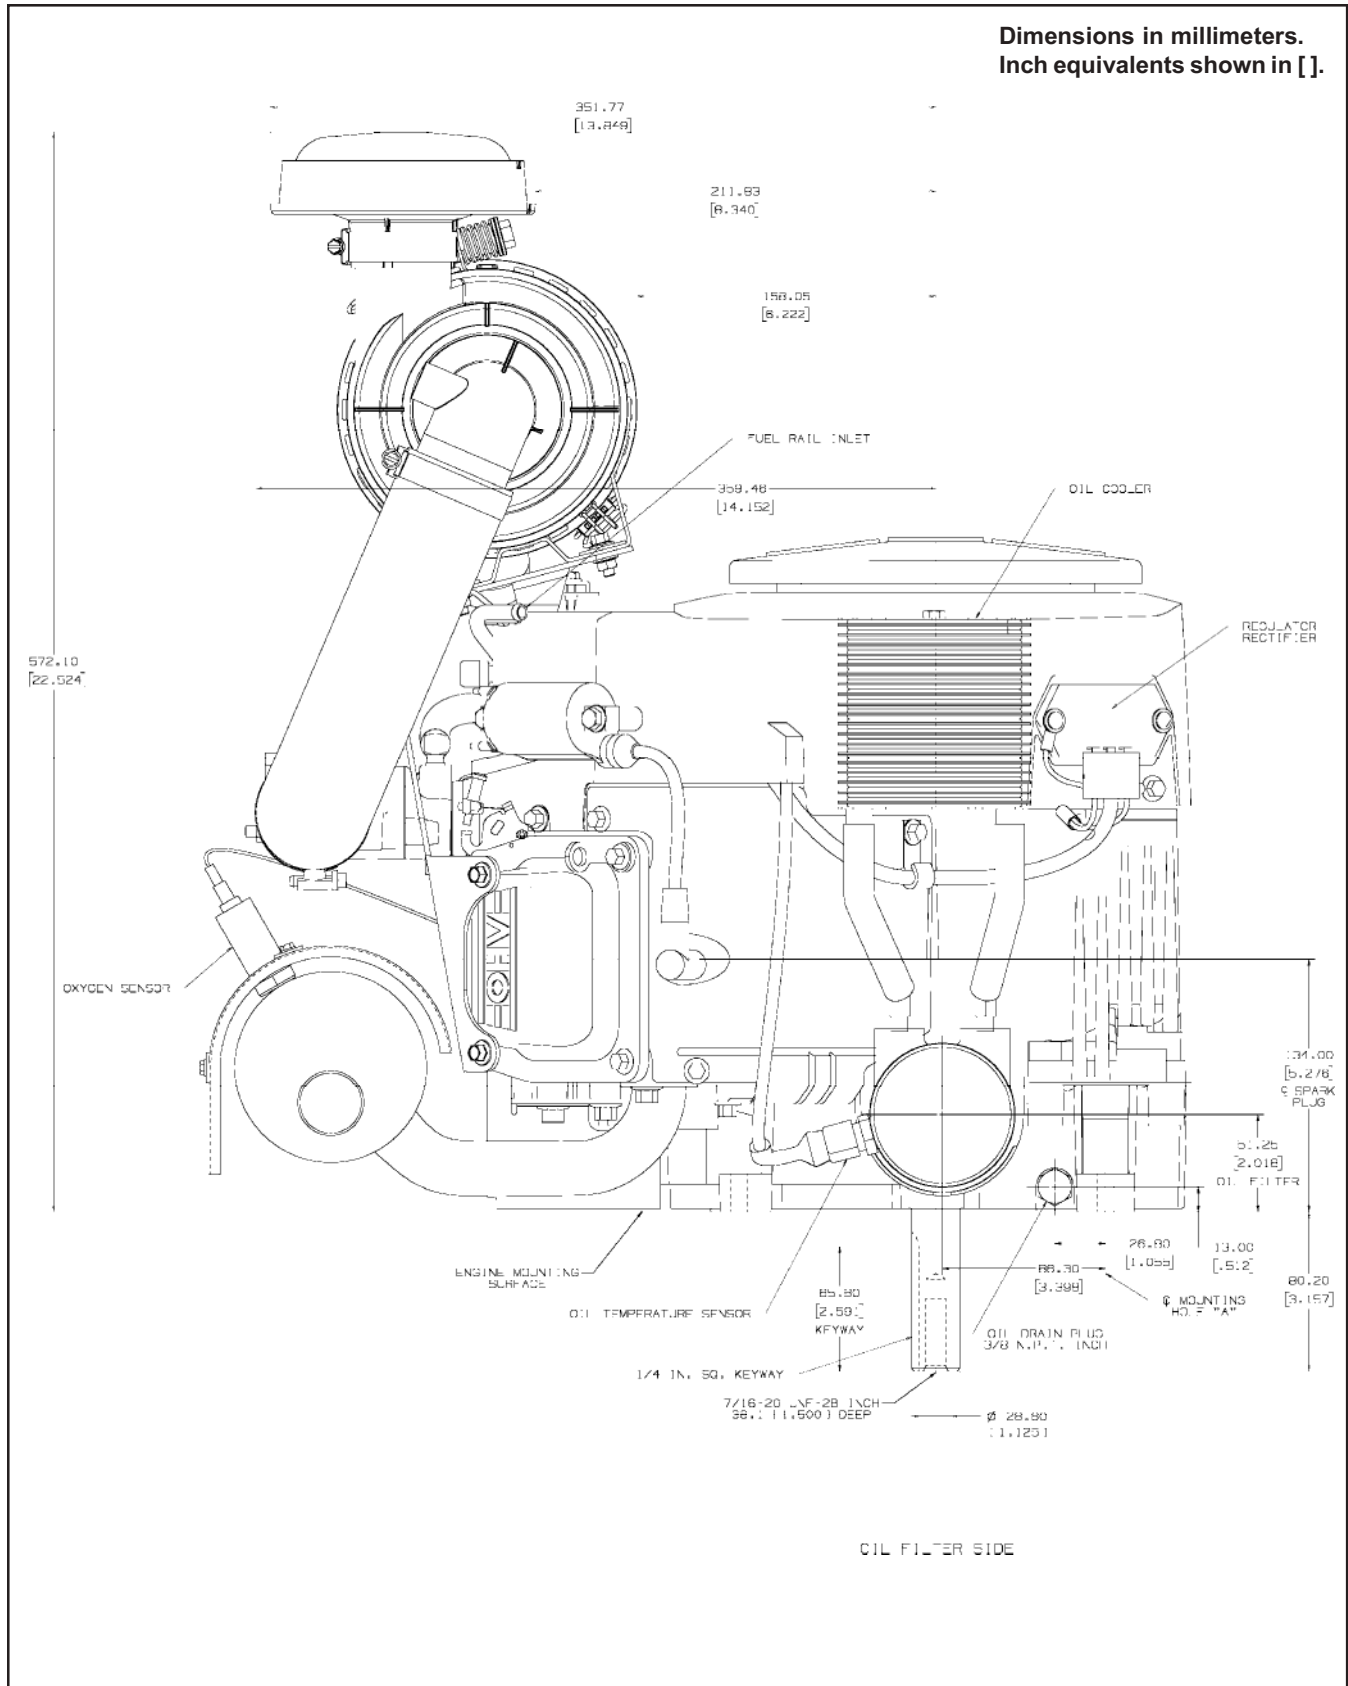

Section 1 Safety and General Information

Figure 1-4. Typical Engine Dimensions CV Series with Standard Flat Air Cleaner.

Figure 1-5. Typical Engine Dimensions CV Series with Commercial Mower Air Cleaner.

Section 1

Safety and General Information

Figure 1-6. Typical Engine Dimensions CV EFI Series with Heavy-Duty Air Cleaner.