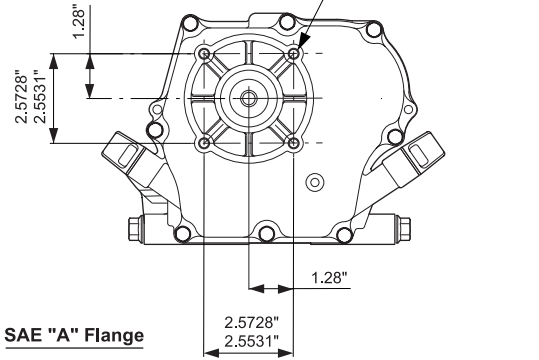

D Type

B Type

EH17-2

Generator Shaft Extension (DH)

Keyway Shaft Extension (DU)

Pump Shaft Extension (DP)

Generator Shaft Extension (Metric-STD)

Pump Shaft Extension (Metric-STD)