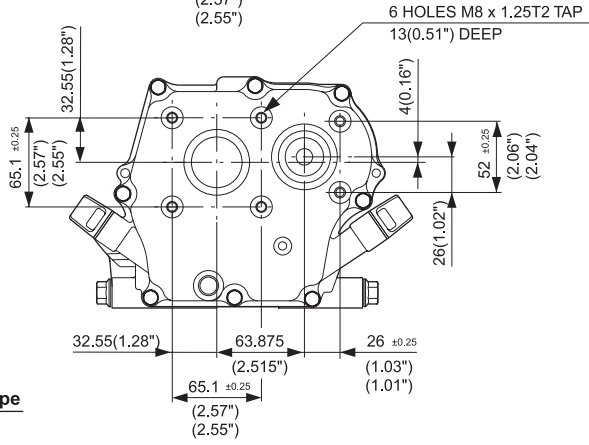

D Type

B Type

EH17-2

Generator Shaft Extension (DH)

Keyway Shaft Extension (DU)

Pump Shaft Extension (DP)

Generator Shaft Extension (Metric-STD)

Pump Shaft Extension (Metric-STD)