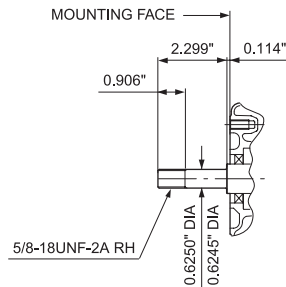

D Type

B Type

EH17-2

Generator Shaft Extension (DH)

Keyway Shaft Extension (DU)

Pump Shaft Extension (DP)

Generator Shaft Extension (Metric-STD)

Pump Shaft Extension (Metric-STD)