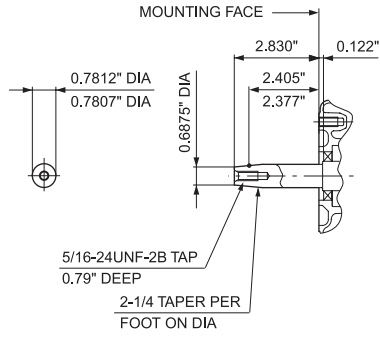

D Type

B Type

EH17-2

Generator Shaft Extension (DH)

Keyway Shaft Extension (DU)

Pump Shaft Extension (DP)

Generator Shaft Extension (Metric-STD)

Pump Shaft Extension (Metric-STD)