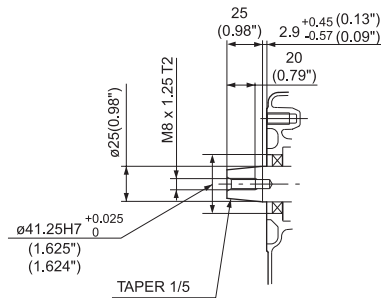

D Type

B Type

EH17-2

Generator Shaft Extension (DH)

Keyway Shaft Extension (DU)

Pump Shaft Extension (DP)

Generator Shaft Extension (Metric-STD)

Pump Shaft Extension (Metric-STD)