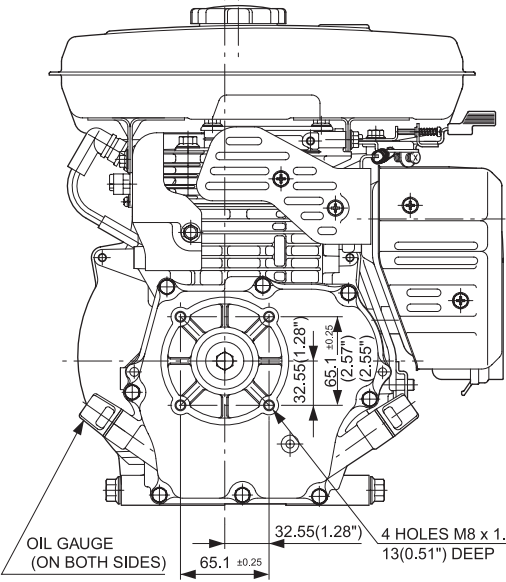

D Type

B Type

EH17-2

Generator Shaft Extension (DH)

Keyway Shaft Extension (DU)

Pump Shaft Extension (DP)

Generator Shaft Extension (Metric-STD)

Pump Shaft Extension (Metric-STD)