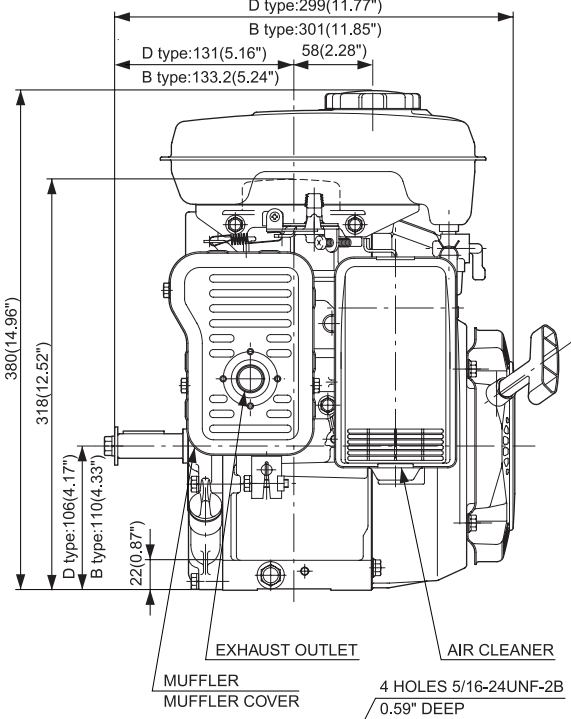

D Type

B Type

EH17-2

Generator Shaft Extension (DH)

Keyway Shaft Extension (DU)

Pump Shaft Extension (DP)

Generator Shaft Extension (Metric-STD)

Pump Shaft Extension (Metric-STD)