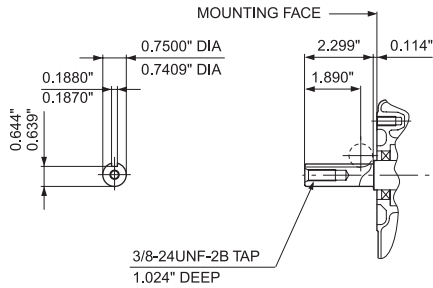

D Type

B Type

EH17-2

Generator Shaft Extension (DH)

Keyway Shaft Extension (DU)

Pump Shaft Extension (DP)

Generator Shaft Extension (Metric-STD)

Pump Shaft Extension (Metric-STD)