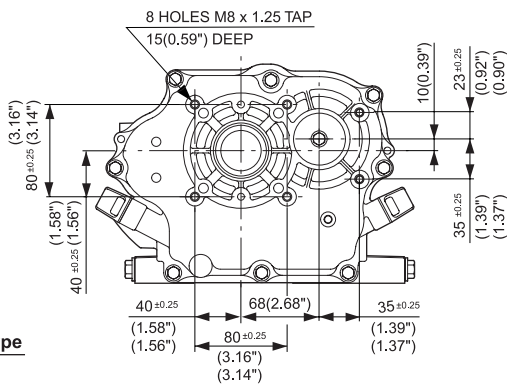

D Type

B Type

EH25

Generator Shaft Extension (DH)

Keyway Shaft Extension (DU)

Pump Shaft Extension (DP)

Generator Shaft Extension (Metric-STD)

Pump Shaft Extension (Metric-STD)

D type

B type