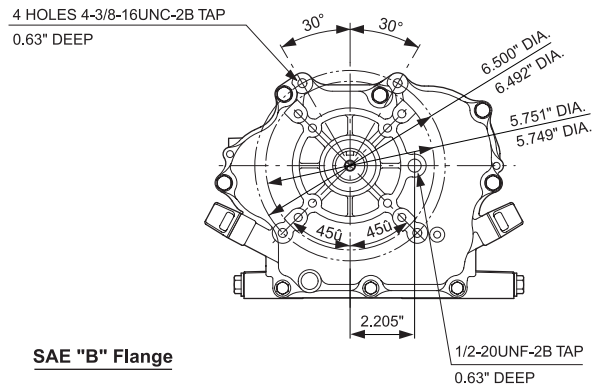

D Type

B Type

EH25

Generator Shaft Extension (DH)

Keyway Shaft Extension (DU)

Pump Shaft Extension (DP)

Generator Shaft Extension (Metric-STD)

Pump Shaft Extension (Metric-STD)