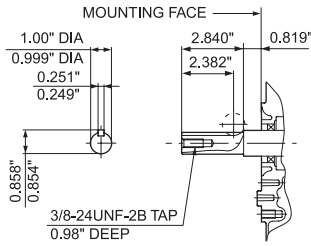

D Type

B Type

EH25

Generator Shaft Extension (DH)

Keyway Shaft Extension (DU)

Pump Shaft Extension (DP)

Generator Shaft Extension (Metric-STD)

Pump Shaft Extension (Metric-STD)

D type

B type