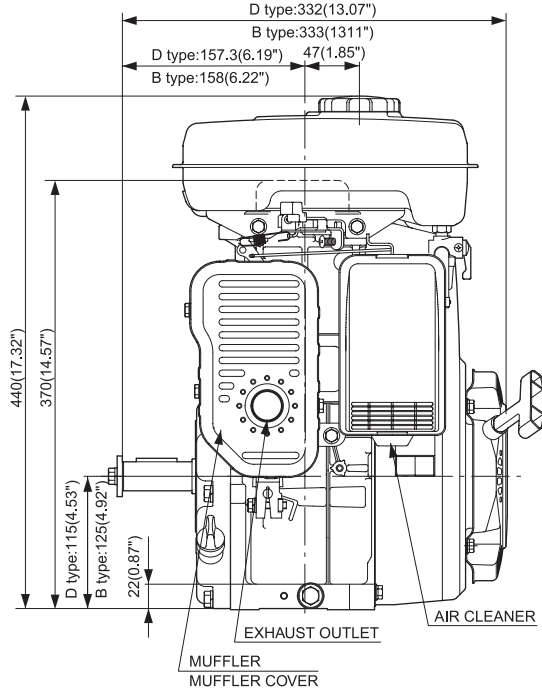

D Type

B Type

EH25

Generator Shaft Extension (DH)

Keyway Shaft Extension (DU)

Pump Shaft Extension (DP)

Generator Shaft Extension (Metric-STD)

Pump Shaft Extension (Metric-STD)

D type

B type