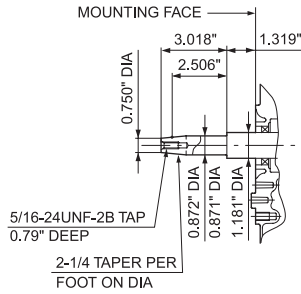

D Type

B Type

EH25

Generator Shaft Extension (DH)

Keyway Shaft Extension (DU)

Pump Shaft Extension (DP)

Generator Shaft Extension (Metric-STD)

Pump Shaft Extension (Metric-STD)

D type

B type