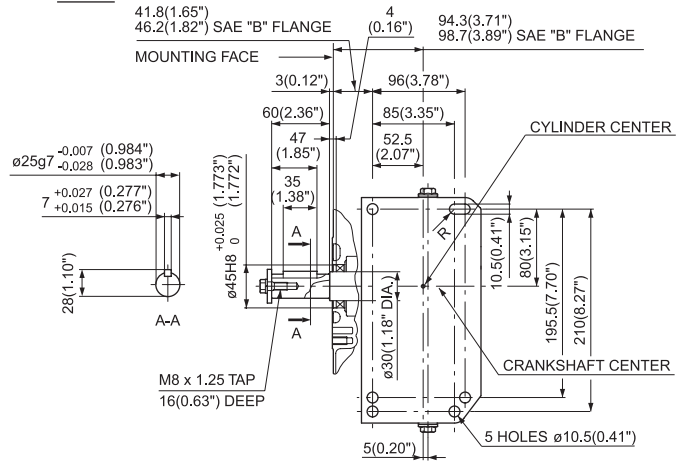

D Type

B Type

EH25

Generator Shaft Extension (DH)

Keyway Shaft Extension (DU)

Pump Shaft Extension (DP)

Generator Shaft Extension (Metric-STD)

Pump Shaft Extension (Metric-STD)

D type

B type