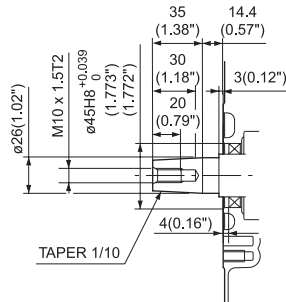

D Type

B Type

EH25

Generator Shaft Extension (DH)

Keyway Shaft Extension (DU)

Pump Shaft Extension (DP)

Generator Shaft Extension (Metric-STD)

Pump Shaft Extension (Metric-STD)

D type

B type