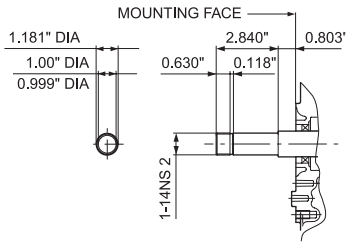

D Type

B Type

EH25

Generator Shaft Extension (DH)

Keyway Shaft Extension (DU)

Pump Shaft Extension (DP)

Generator Shaft Extension (Metric-STD)

Pump Shaft Extension (Metric-STD)

D type

B type