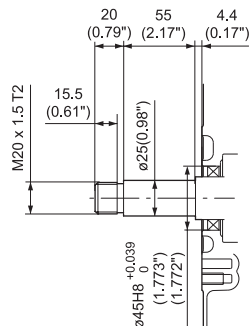

D Type

B Type

EH25

Generator Shaft Extension (DH)

Keyway Shaft Extension (DU)

Pump Shaft Extension (DP)

Generator Shaft Extension (Metric-STD)

Pump Shaft Extension (Metric-STD)

D type

B type