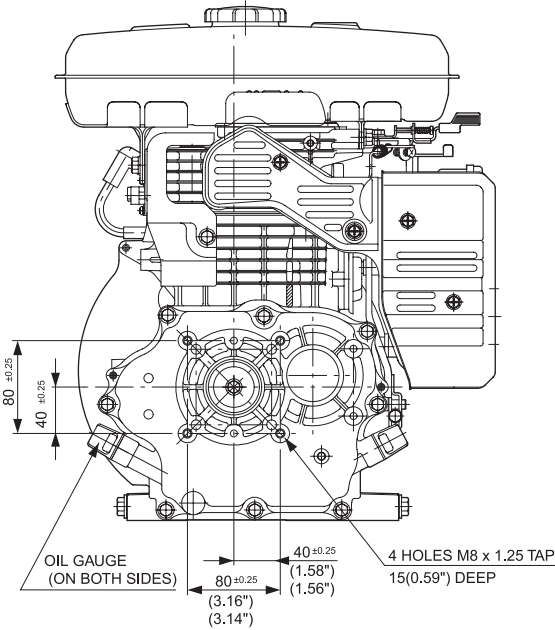

D Type

B Type

EH25

Generator Shaft Extension (DH)

Keyway Shaft Extension (DU)

Pump Shaft Extension (DP)

Generator Shaft Extension (Metric-STD)

Pump Shaft Extension (Metric-STD)

D type

B type