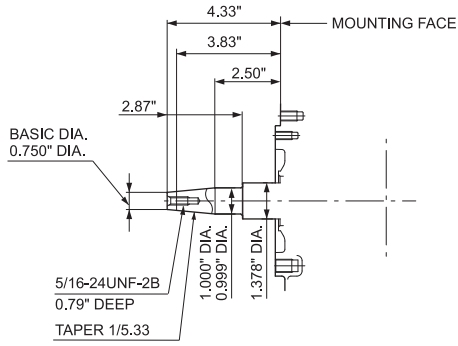

D Type

B Type

SAE "B" Flange

EH36

Generator Shaft Extension (DH)

Keyway Shaft Extension (DU)

D type

Pump Shaft Extension (DP)

B type

Generator Shaft Extension (Metric-STD)