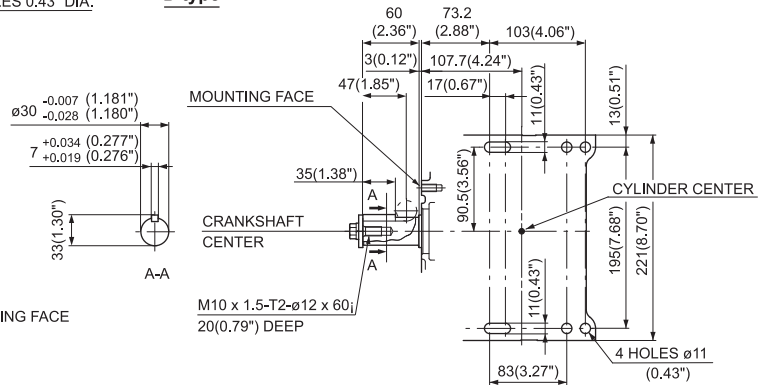

D Type

B Type

SAE "B" Flange

EH36

Generator Shaft Extension (DH)

Keyway Shaft Extension (DU)

D type

Pump Shaft Extension (DP)

B type

Generator Shaft Extension (Metric-STD)