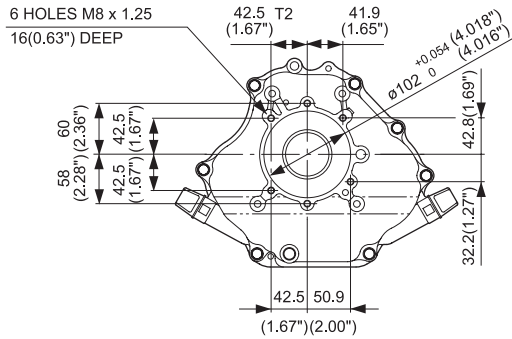

D Type

B Type

SAE "B" Flange

EH36

Generator Shaft Extension (DH)

Keyway Shaft Extension (DU)

D type

Pump Shaft Extension (DP)

B type

Generator Shaft Extension (Metric-STD)