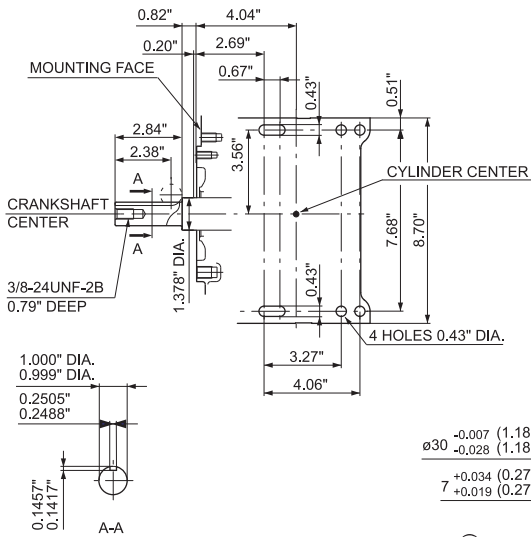

D Type

B Type

SAE "B" Flange

EH36

Generator Shaft Extension (DH)

Keyway Shaft Extension (DU)

D type

Pump Shaft Extension (DP)

B type

Generator Shaft Extension (Metric-STD)