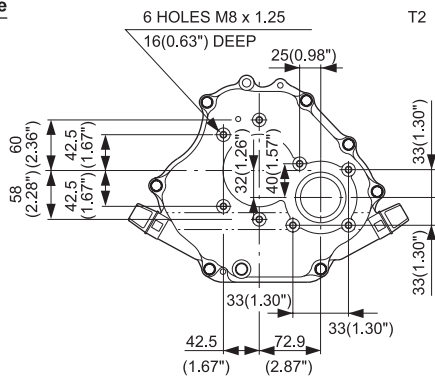

D Type

B Type

SAE "B" Flange

EH36

Generator Shaft Extension (DH)

Keyway Shaft Extension (DU)

D type

Pump Shaft Extension (DP)

B type

Generator Shaft Extension (Metric-STD)