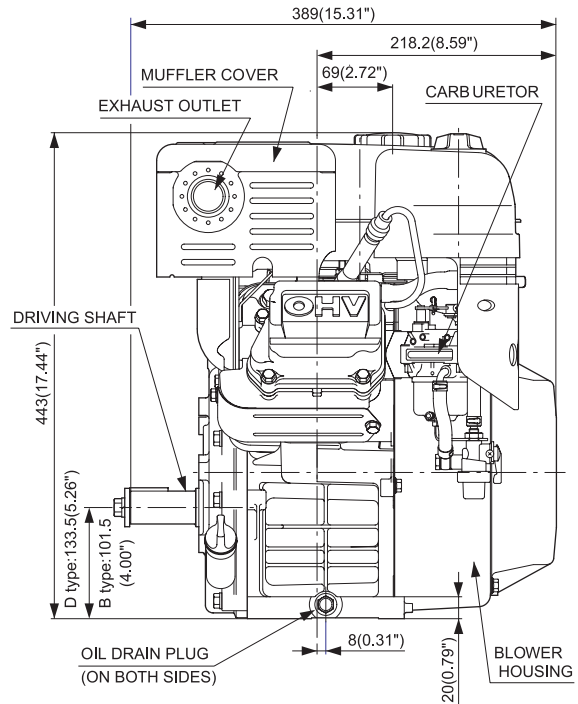

D Type

B Type

SAE "B" Flange

EH36

Generator Shaft Extension (DH)

Keyway Shaft Extension (DU)

D type

Pump Shaft Extension (DP)

B type

Generator Shaft Extension (Metric-STD)