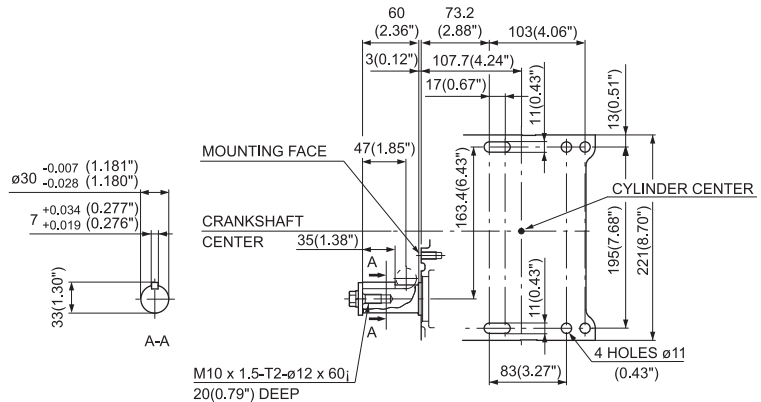

D Type

B Type

SAE "B" Flange

EH36

Generator Shaft Extension (DH)

Keyway Shaft Extension (DU)

D type

Pump Shaft Extension (DP)

B type

Generator Shaft Extension (Metric-STD)