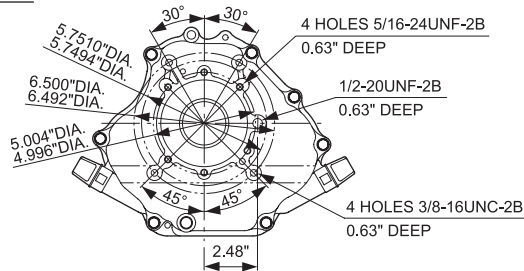

D Type

B Type

SAE "B" Flange

EH36

Generator Shaft Extension (DH)

Keyway Shaft Extension (DU)

D type

Pump Shaft Extension (DP)

B type

Generator Shaft Extension (Metric-STD)