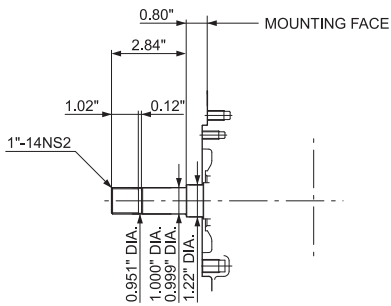

D Type

B Type

SAE "B" Flange

EH36

Generator Shaft Extension (DH)

Keyway Shaft Extension (DU)

D type

Pump Shaft Extension (DP)

B type

Generator Shaft Extension (Metric-STD)