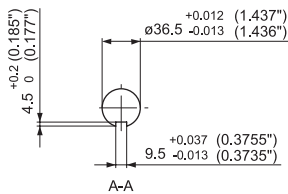

SAE "B" Flange

D Type

EH65

Generator Shaft Extension (DH)

Keyway Shaft Extension (DU)

Keyway Shaft Extension (DU2)

D type

Pump Shaft Extension (DP)