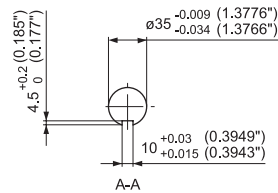

SAE "B" Flange

D Type

EH65

Generator Shaft Extension (DH)

Keyway Shaft Extension (DU)

Keyway Shaft Extension (DU2)

D type

Pump Shaft Extension (DP)