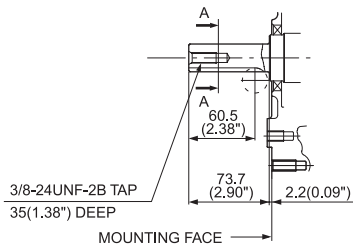

SAE "B" Flange

D Type

EH65

Generator Shaft Extension (DH)

Keyway Shaft Extension (DU)

Keyway Shaft Extension (DU2)

D type

Pump Shaft Extension (DP)