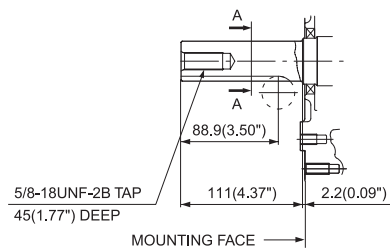

SAE "B" Flange

D Type

EH65

Generator Shaft Extension (DH)

Keyway Shaft Extension (DU)

Keyway Shaft Extension (DU2)

D type

Pump Shaft Extension (DP)