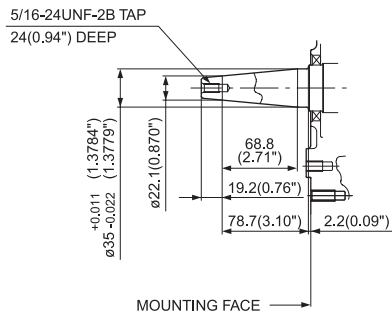

SAE "B" Flange

D Type

EH65

Generator Shaft Extension (DH)

Keyway Shaft Extension (DU)

Keyway Shaft Extension (DU2)

D type

Pump Shaft Extension (DP)