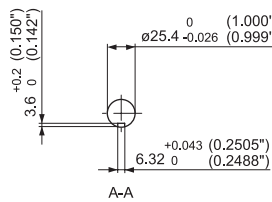

SAE "B" Flange

D Type

EH65

Generator Shaft Extension (DH)

Keyway Shaft Extension (DU)

Keyway Shaft Extension (DU2)

D type

Pump Shaft Extension (DP)