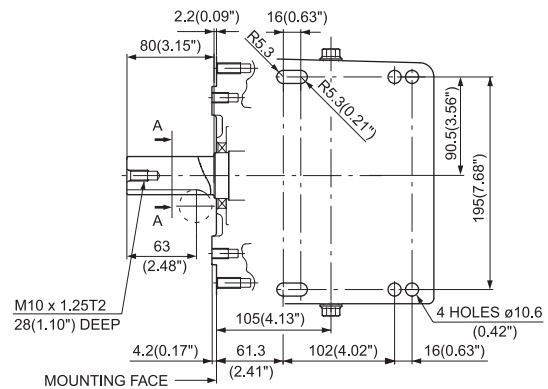

SAE "B" Flange

D Type

EH65

Generator Shaft Extension (DH)

Keyway Shaft Extension (DU)

Keyway Shaft Extension (DU2)

D type

Pump Shaft Extension (DP)