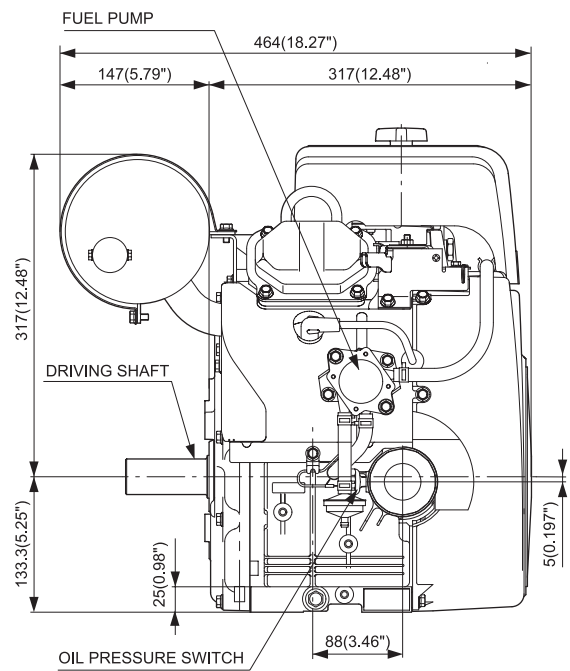

SAE "B" Flange

D Type

EH65

Generator Shaft Extension (DH)

Keyway Shaft Extension (DU)

Keyway Shaft Extension (DU2)

D type

Pump Shaft Extension (DP)