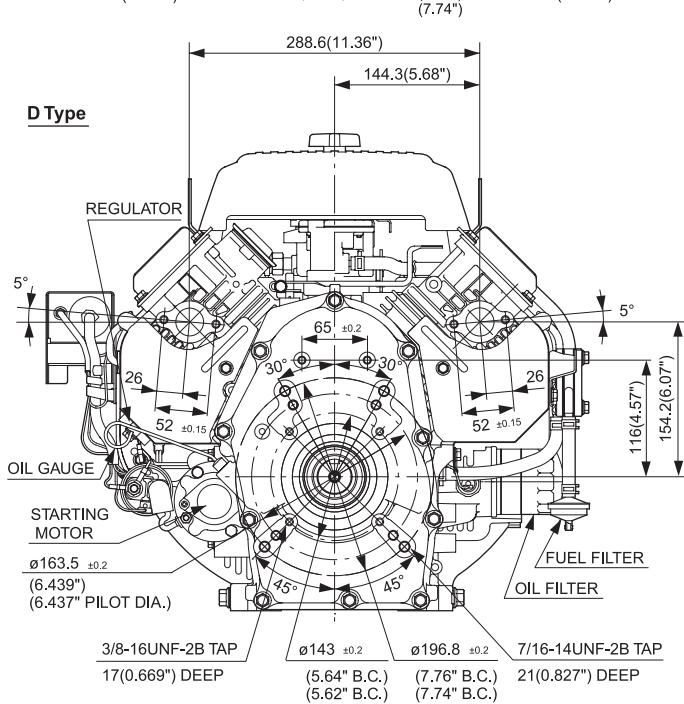

SAE "B" Flange

D Type

EH65

Generator Shaft Extension (DH)

Keyway Shaft Extension (DU)

Keyway Shaft Extension (DU2)

D type

Pump Shaft Extension (DP)