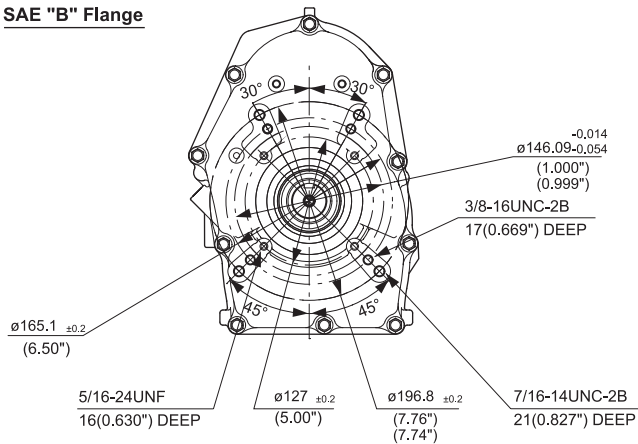

SAE "B" Flange

D Type

EH65

Generator Shaft Extension (DH)

Keyway Shaft Extension (DU)

Keyway Shaft Extension (DU2)

D type

Pump Shaft Extension (DP)